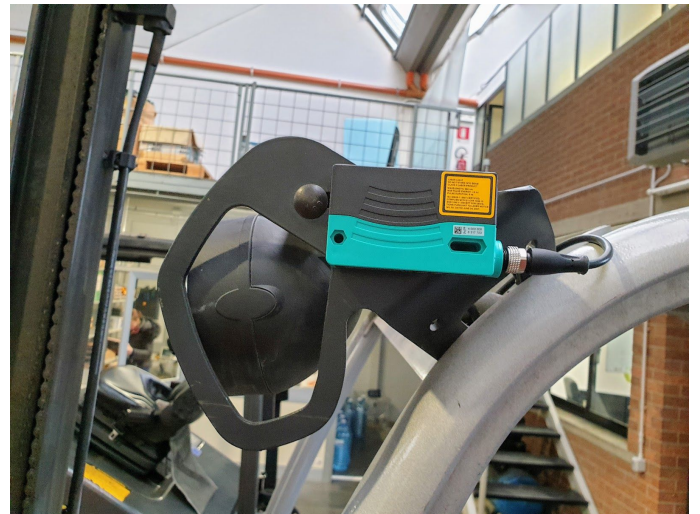

# Standalone Roof laser

## Kit parts

Relay box

Laser sensor

Horness kit

## Mounting

Install the laser sensor on the rooftop of the truck. It's possible to install this sensor on any kind of machines.